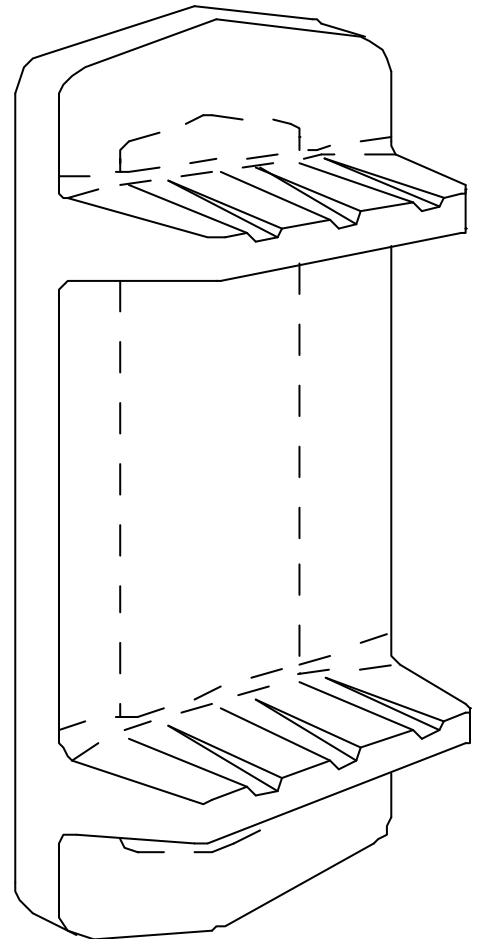

Diamond Soap and Shampoo Holder - Surface Mount

CULTURED MARBLE SHOWER ACCESSORY

Description

- Choose from a variety of solid colors, marble colors and granite-patterned colors
- Easy to clean surface, does not promote mold or mildew
- Offered in matte or gloss finish

HEIGHT 18"
WIDTH 8"
DEPTH 3 ½"