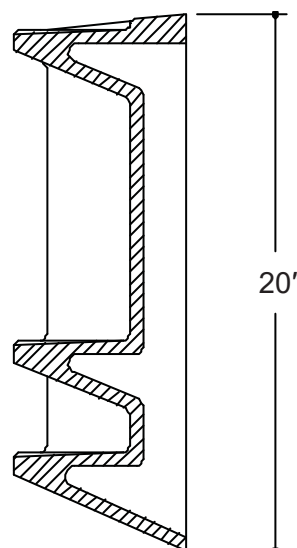

Description

- Choose from a variety of solid colors, marble colors and granite-patterned colors
- Easy to clean surface, does not promote mold or mildew
- Offered in matte or gloss finish

10 1/4"

Corner Bracket