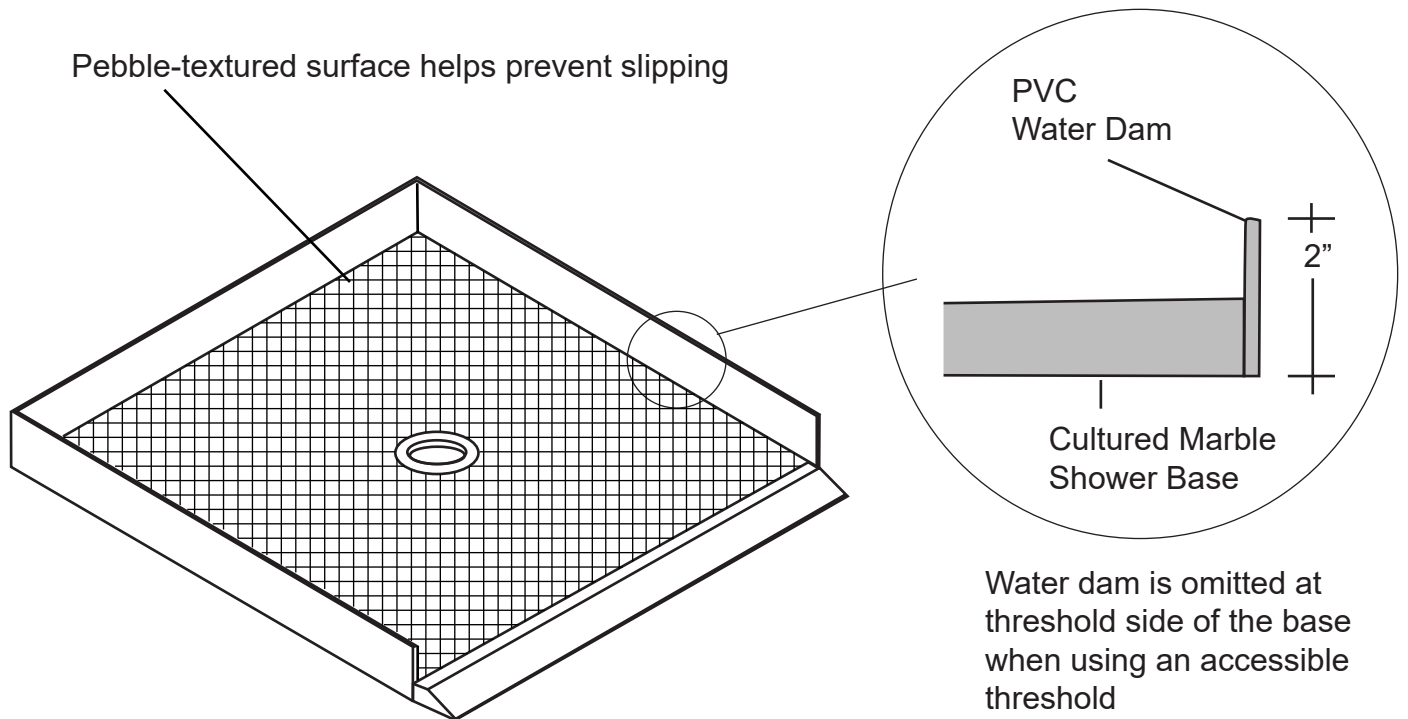

Cultured Marble Shower Base

CUSTOM CULTURED MARBLE SHOWER BASE

ACCESSIBLE RAMP THRESHOLD

Special Note:

- Interpretation and enforcement of ADA guidelines varies from state to state. Please consult with your local enforcement agency prior to specifying or purchasing this product.
- Maximum Threshold Length: 72"