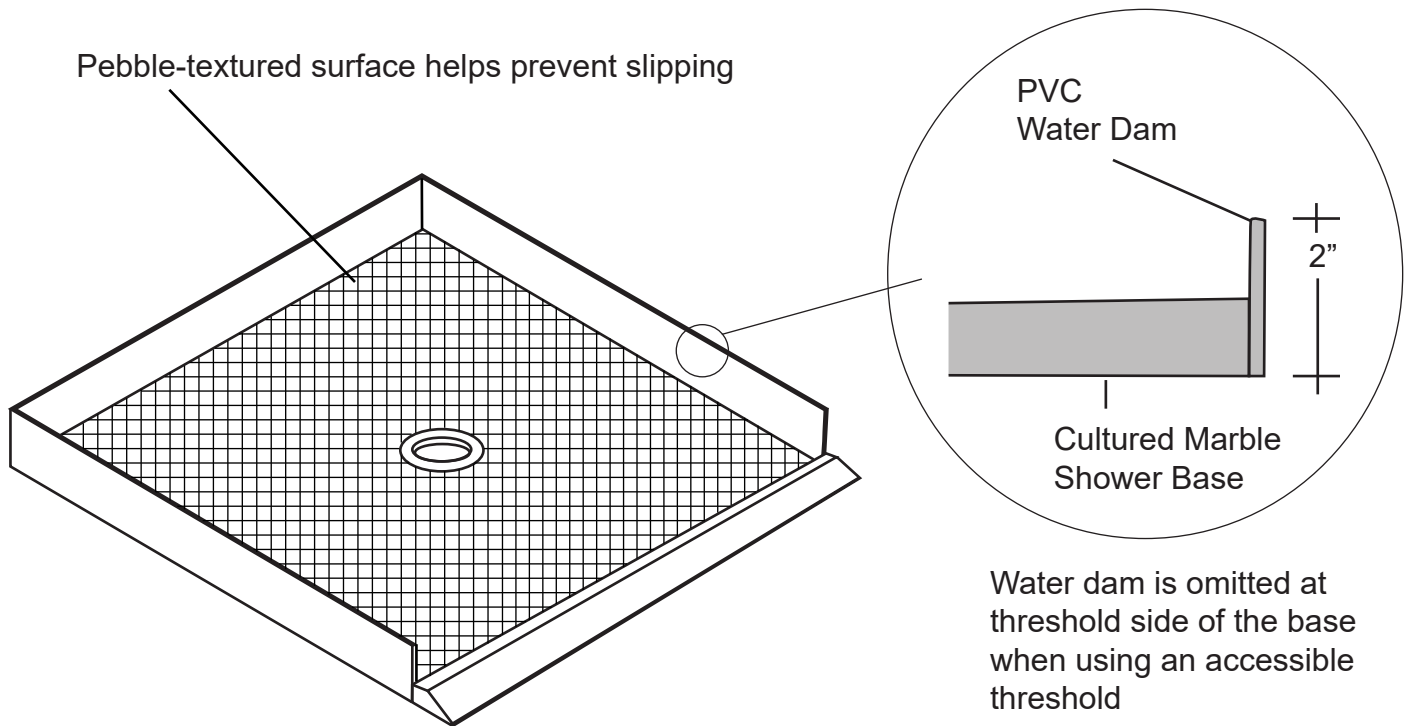

Cultured Marble Shower Base

CUSTOM CULTURED MARBLE SHOWER BASE

ACCESSIBLE THRESHOLD FOR SHOWER DOOR

Special Note:

- Interpretation and enforcement of ADA guidelines varies from state to state. Please consult with your local enforcement agency prior to specifying or purchasing this product.
- Maximum Threshold Length: 48"