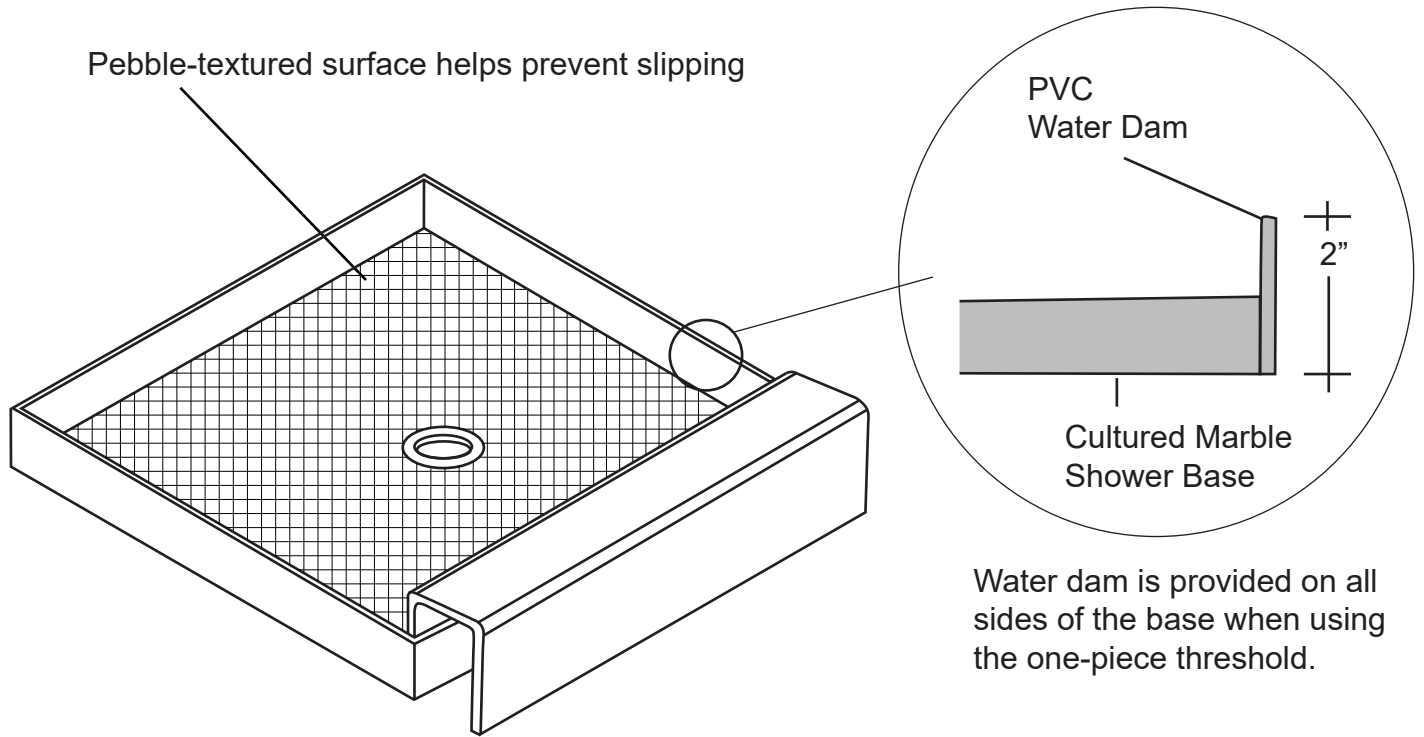

Cultured Marble Shower Base

CUSTOM CULTURED MARBLE SHOWER BASE

ONE-PIECE THRESHOLD

Special Note: Maximum Threshold Length - 72"