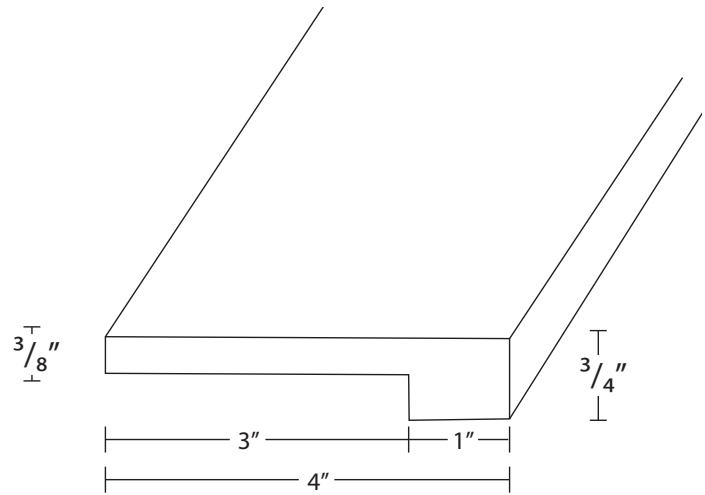

# CULTURED MARBLE TRIM

## CEILING CAP MOLDING

119" x 3/4"  
Install in a vertical or horizontal application

## LOW BACKSPLASH MOLDING

119" x 3/4"  
Install in a vertical application