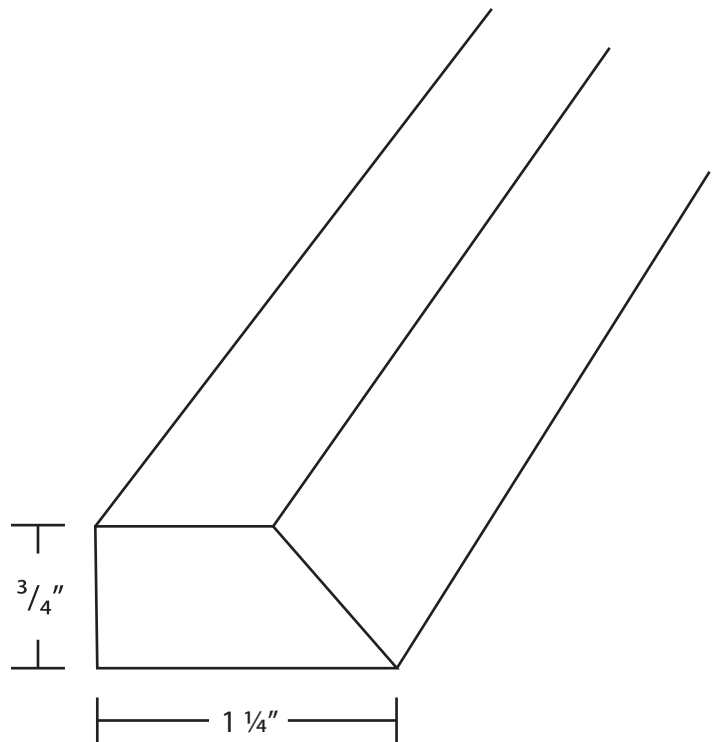

# CULTURED MARBLE TRIM

## CEILING CAP MOLDING

119" x 3/4"  
Install in a vertical or horizontal application

## LOW BACKSPLASH MOLDING

119" x 3/4"  
Install in a vertical application