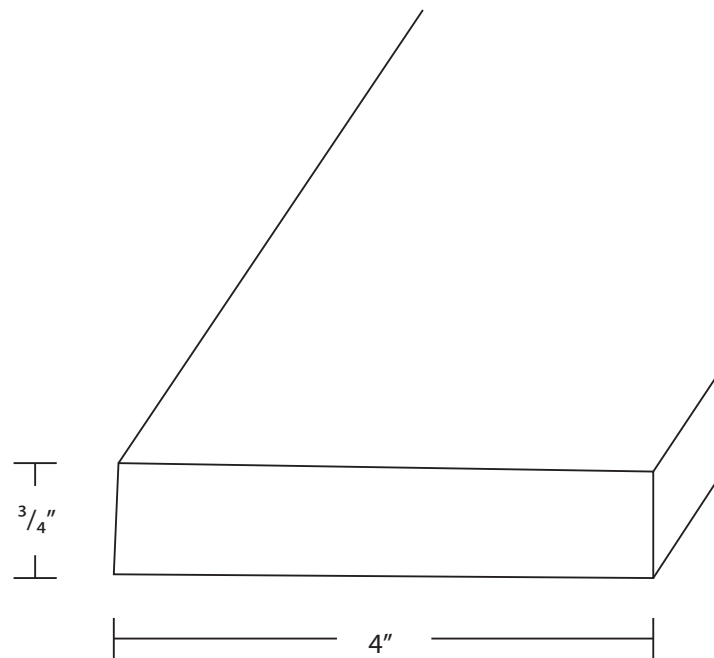

CULTURED MARBLE TRIM

OUTSIDE CORNER MOLDING

107" x 1 5/8"
Install in a vertical application

FLAT MOLDING

119" x 3/4"
Install in a vertical application