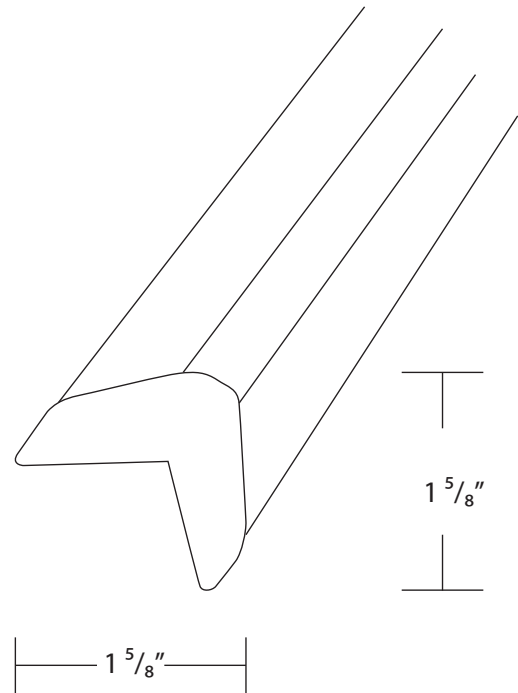

CULTURED MARBLE TRIM

OUTSIDE CORNER MOLDING

107" x 1 5/8"
Install in a vertical application

FLAT MOLDING

119" x 3/4"
Install in a vertical application