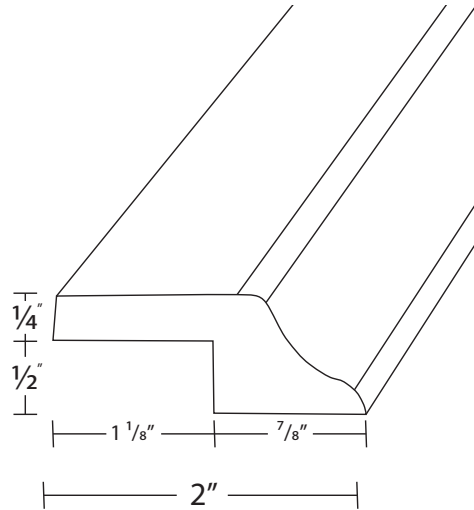

CULTURED MARBLE TRIM

2" COVED MOLDING WITH NOTCH

119" x 3/4"

Install in a vertical or horizontal application

2" COVED MOLDING WITHOUT NOTCH

119" x 3/4"

Install in a vertical application