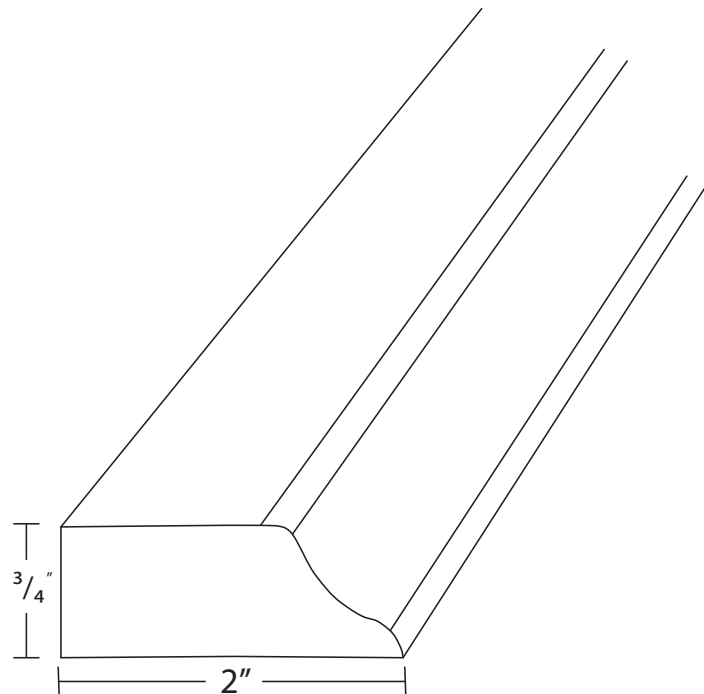

CULTURED MARBLE TRIM

2" COVED MOLDING WITH NOTCH

119" x 3/4"

Install in a vertical or horizontal application

2" COVED MOLDING WITHOUT NOTCH

119" x 3/4"

Install in a vertical application