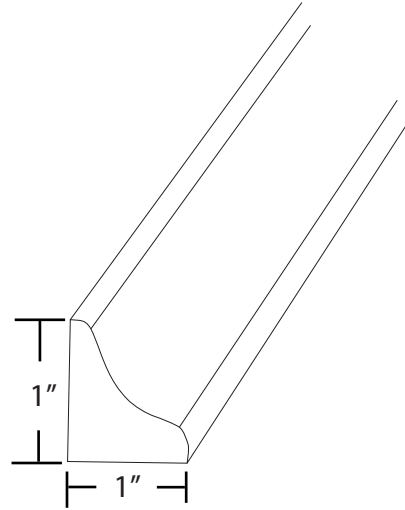

CULTURED MARBLE TRIM

1" COVED INSIDE CORNER MOLDING

119" x 1"
Install in a vertical or horizontal application

BATTEN STRIP

119" x 3/8"
Install in a vertical or horizontal application