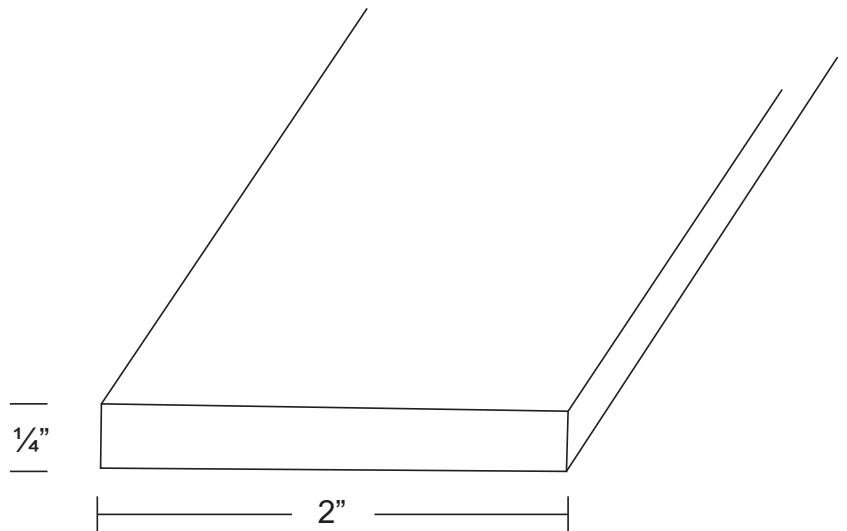

CULTURED MARBLE TRIM

1" COVED INSIDE CORNER MOLDING

119" x 1"
Install in a vertical or horizontal application

BATTEN STRIP

119" x 3/8"
Install in a vertical or horizontal application