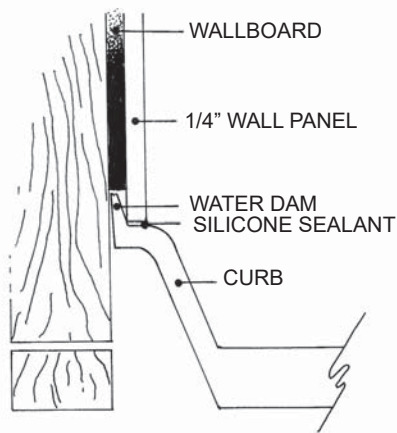

60" x 36" Center Drain

CULTURED MARBLE ONE-PIECE SHOWER BASE

- Integral shower floor and threshold for alcove installation
- Choose from a variety of solid colors, marble colors and granite-patterned colors
- Easy to clean surface, does not promote mold or mildew
- Textured flooring helps prevent slipping
- Tapered floor helps water flow to drain
- Rigid water barrier integrated into base
- Uses standard 2" NPS strainer assembly
- Certified by Home Innovation Research Labs to the harmonized CSA B45.5/IAPMO Z124

Section Thru Waterdam

Special Note:

- Interpretation and enforcement of ADA guidelines varies from state to state. Please consult with your local enforcement agency prior to specifying or purchasing this product.