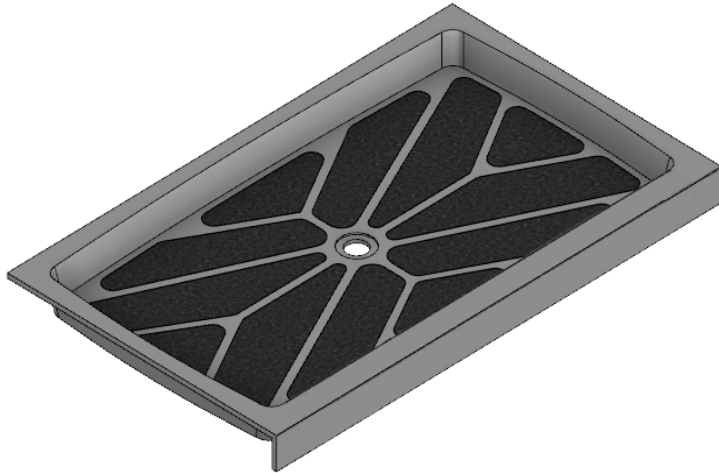

60" x 36" Center Drain

CULTURED MARBLE ONE-PIECE SHOWER BASE

- Integral shower floor and threshold for alcove installation
- Choose from a variety of solid colors, marble colors and granite-patterned colors
- Easy to clean surface, does not promote mold or mildew
- Textured flooring helps prevent slipping
- Tapered floor helps water flow to drain
- Rigid water barrier integrated into base
- Uses standard 2" NPS strainer assembly
- Certified by Home Innovation Research Labs to the harmonized CSA B45.5/IAPMO Z124