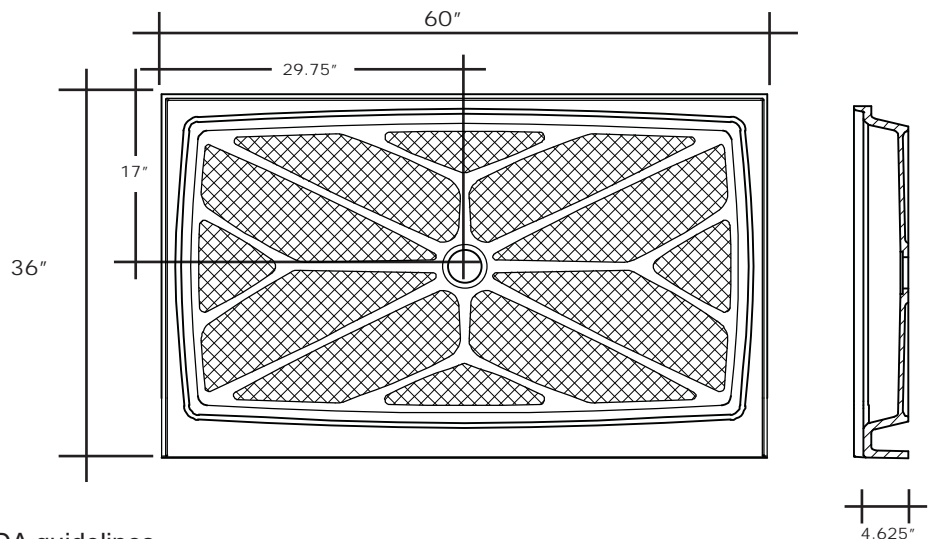

60" x 36" Center Drain

CULTURED MARBLE ONE-PIECE SHOWER BASE

- Integral shower floor and threshold for alcove installation
- Choose from a variety of solid colors, marble colors and granite-patterned colors
- Easy to clean surface, does not promote mold or mildew
- Textured flooring helps prevent slipping
- Tapered floor helps water flow to drain
- Rigid water barrier integrated into base
- Uses standard 2" NPS strainer assembly
- Certified by Home Innovation Research Labs to the harmonized CSA B45.5/IAPMO Z124

Section Thru Waterdam

Special Note:

- Interpretation and enforcement of ADA guidelines varies from state to state. Please consult with your local enforcement agency prior to specifying or purchasing this product.