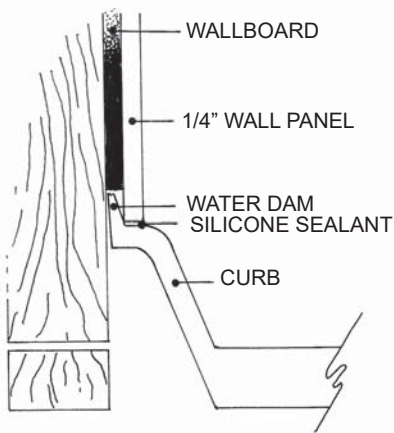

# 60" x 36" Accessible Center Drain

## CULTURED MARBLE ONE-PIECE SHOWER BASE

- Integral shower floor and threshold for alcove installation
- Choose from a variety of solid colors, marble colors and granite-patterned colors
- Easy to clean surface, does not promote mold or mildew
- Textured flooring helps prevent slipping
- Tapered floor helps water flow to drain
- Rigid water barrier integrated into base
- Uses standard 2" NPS strainer assembly
- Certified by Home Innovation Research Labs to the harmonized CSA B45.5/IAPMO Z124

### Section Thru Waterdam