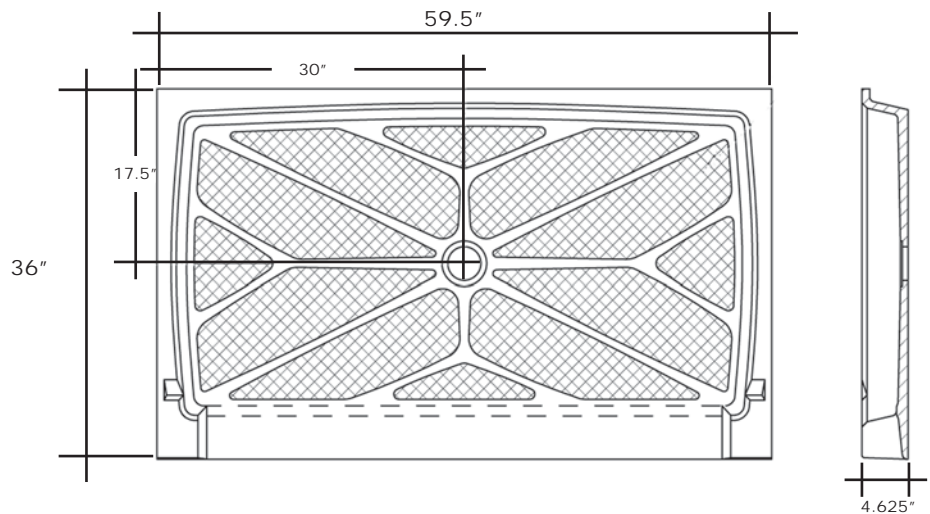

Section Thru Waterdam