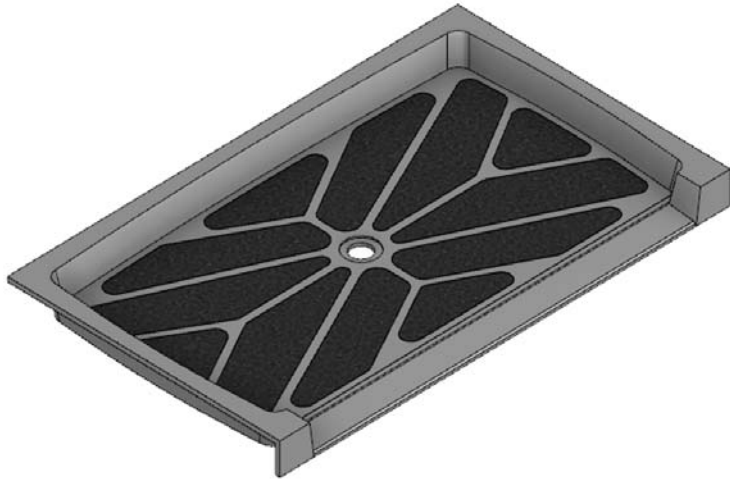

# 60" x 36" Accessible Center Drain

## CULTURED MARBLE ONE-PIECE SHOWER BASE

- Integral shower floor and threshold for alcove installation
- Choose from a variety of solid colors, marble colors and granite-patterned colors
- Easy to clean surface, does not promote mold or mildew
- Textured flooring helps prevent slipping
- Tapered floor helps water flow to drain
- Rigid water barrier integrated into base
- Uses standard 2" NPS strainer assembly
- Certified by Home Innovation Research Labs to the harmonized CSA B45.5/IAPMO Z124

### Section Thru Waterdam