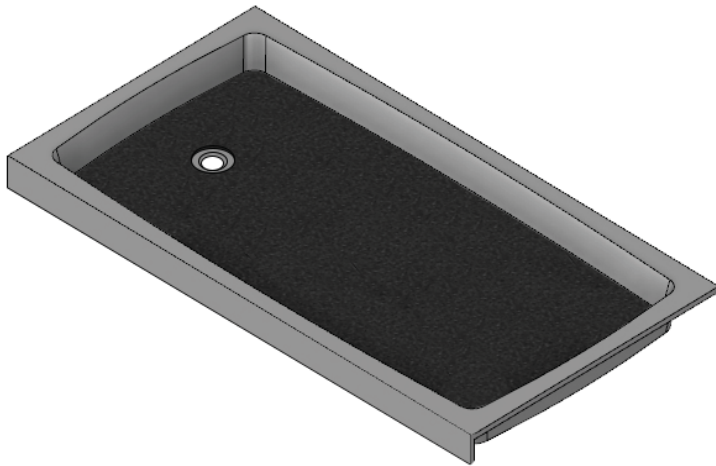

60" x 32" Offset Drain

CULTURED MARBLE ONE-PIECE SHOWER BASE

- Integral shower floor and threshold for alcove installation
- Choose from a variety of solid colors, marble colors and granite-patterned colors
- Easy to clean surface, does not promote mold or mildew
- Textured flooring helps prevent slipping
- Tapered floor helps water flow to drain
- Rigid water barrier integrated into base
- Uses standard 2" NPS strainer assembly
- Certified by Home Innovation Research Labs to the harmonized CSA B45.5/IAPMO Z124

Section Thru Waterdam