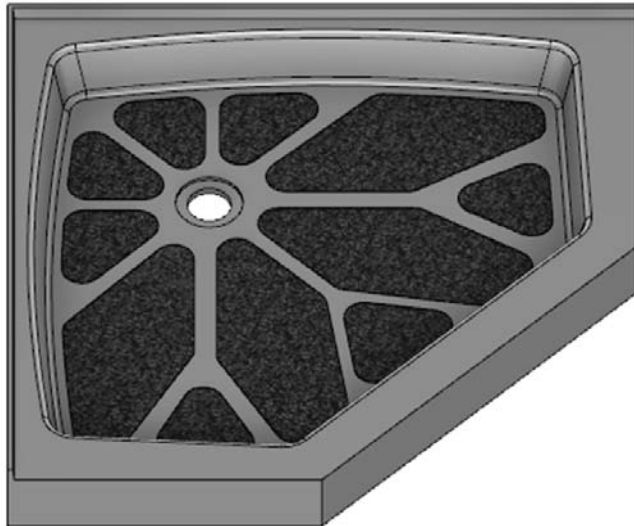

48" x 48" Neo Angle

CULTURED MARBLE ONE-PIECE SHOWER BASE

- Integral shower floor and threshold for corner installation
- Choose from a variety of solid colors, marble colors and granite-patterned colors
- Easy to clean surface, does not promote mold or mildew
- Textured flooring helps prevent slipping
- Tapered floor helps water flow to drain
- Rigid water barrier integrated into base
- Uses standard 2" NPS strainer assembly
- Certified by Home Innovation Research Labs to the harmonized CSA B45.5/IAPMO Z124

Section Thru Waterdam