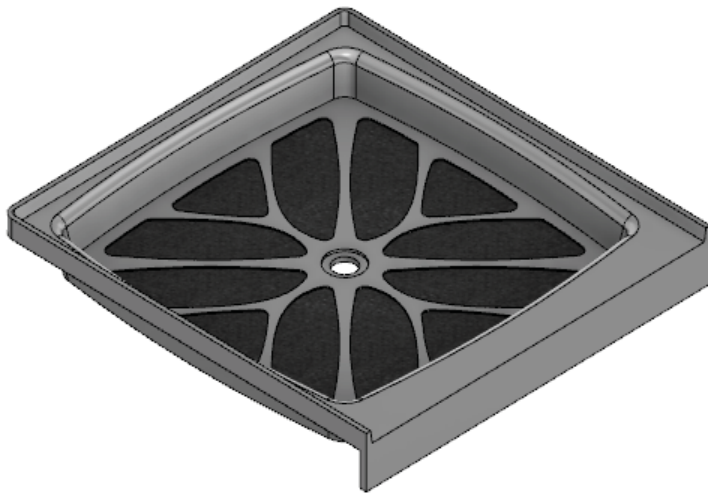

# 48" x 48" Center Drain

## CULTURED MARBLE ONE-PIECE SHOWER BASE

- Integral shower floor and threshold for alcove installation
- Choose from a variety of solid colors, marble colors and granite-patterned colors
- Easy to clean surface, does not promote mold or mildew
- Textured flooring helps prevent slipping
- Tapered floor helps water flow to drain
- Rigid water barrier integrated into base
- Uses standard 2" NPS strainer assembly
- Certified by Home Innovation Research Labs to the harmonized CSA B45.5/IAPMO Z124

### Section Thru Waterdam