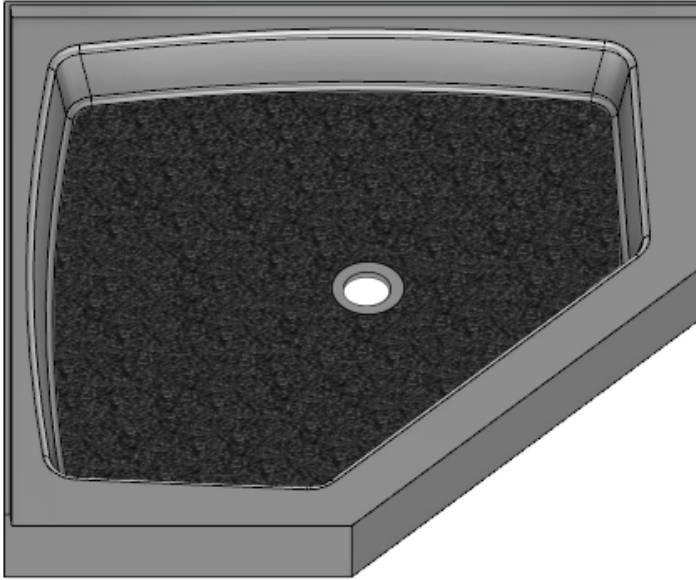

42" x 42" Neo Angle

CULTURED MARBLE ONE-PIECE SHOWER BASE

- Integral shower floor and threshold for corner installation
- Choose from a variety of solid colors, marble colors, and granite-patterned colors
- Easy to clean surface, does not promote mold or mildew
- Tapered floor helps water flow to drain
- Rigid water barrier integrated into base
- Uses standard 2" NPS strainer assembly
- Pebble Texture flooring helps prevent slipping
- Certified by Home Innovation Research Labs to the harmonized CSA B45.5/IAPMO Z124