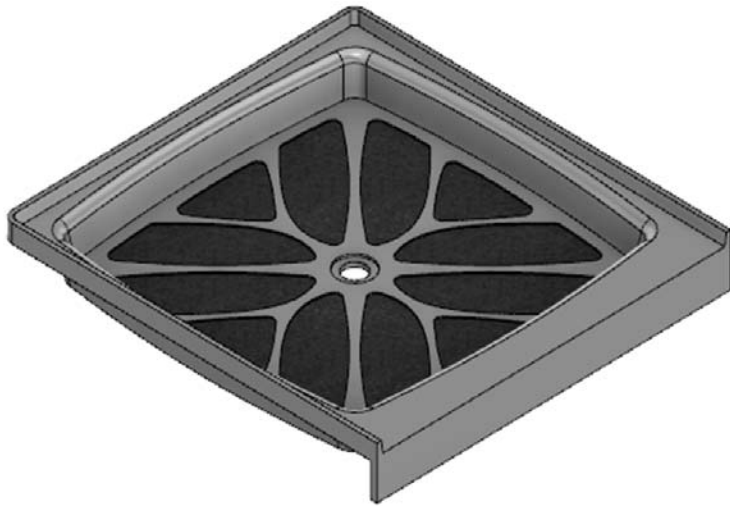

42" x 42" Center Drain

CULTURED MARBLE ONE-PIECE SHOWER BASE

- Integral shower floor and threshold for alcove installation
- Choose from a variety of solid colors, marble colors and granite-patterned colors
- Easy to clean surface, does not promote mold or mildew
- Textured flooring helps prevent slipping
- Tapered floor helps water flow to drain
- Rigid water barrier integrated into base
- Uses standard 2" NPS strainer assembly
- Certified by Home Innovation Research Labs to the harmonized CSA B45.5/IAPMO Z124

Section Thru Waterdam