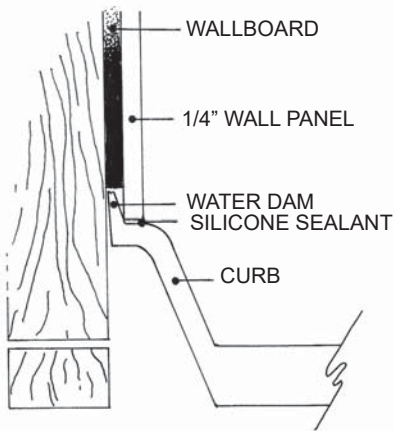

42" x 42" Accessible Center Drain

CULTURED MARBLE ONE-PIECE SHOWER BASE

- Integral shower floor and threshold for alcove installation
- Choose from a variety of solid colors, marble colors and granite-patterned colors
- Easy to clean surface, does not promote mold or mildew
- Textured flooring helps prevent slipping
- Tapered floor helps water flow to drain
- Rigid water barrier integrated into base
- Uses standard 2" NPS strainer assembly
- Certified by Home Innovation Research Labs to the harmonized CSA B45.5/IAPMO Z124

Section Thru Waterdam

Special Note:

- Interpretation and enforcement of ADA guidelines varies from state to state. Please consult with your local enforcement agency prior to specifying or purchasing this product.

Section Thru Threshold