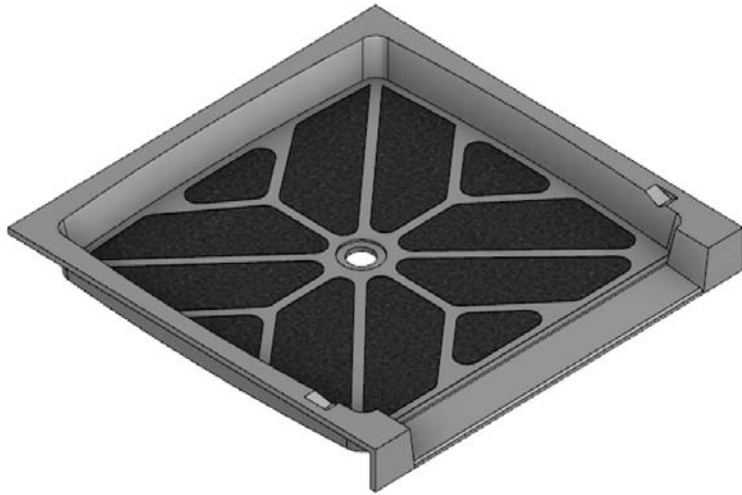

42" x 42" Accessible Center Drain

CULTURED MARBLE ONE-PIECE SHOWER BASE

- Integral shower floor and threshold for alcove installation
- Choose from a variety of solid colors, marble colors and granite-patterned colors
- Easy to clean surface, does not promote mold or mildew
- Textured flooring helps prevent slipping
- Tapered floor helps water flow to drain
- Rigid water barrier integrated into base
- Uses standard 2" NPS strainer assembly
- Certified by Home Innovation Research Labs to the harmonized CSA B45.5/IAPMO Z124

Section Thru Threshold