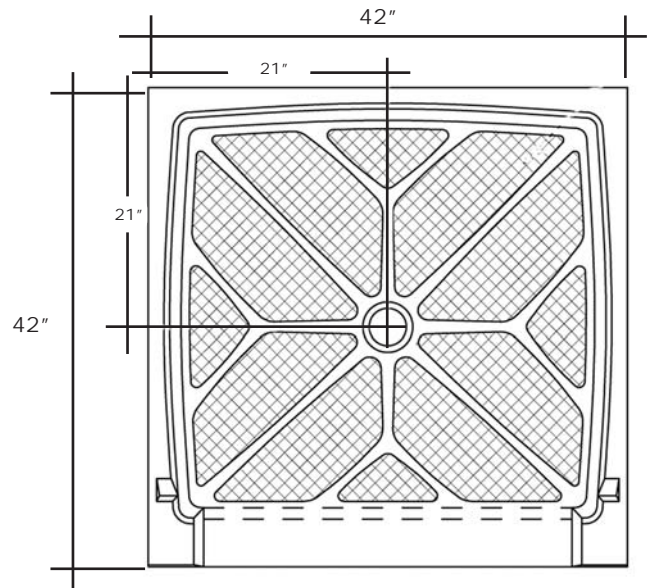

42" x 42" Accessible Center Drain

CULTURED MARBLE ONE-PIECE SHOWER BASE

- Integral shower floor and threshold for alcove installation
- Choose from a variety of solid colors, marble colors and granite-patterned colors
- Easy to clean surface, does not promote mold or mildew
- Textured flooring helps prevent slipping
- Tapered floor helps water flow to drain
- Rigid water barrier integrated into base
- Uses standard 2" NPS strainer assembly
- Certified by Home Innovation Research Labs to the harmonized CSA B45.5/IAPMO Z124

Section Thru Threshold