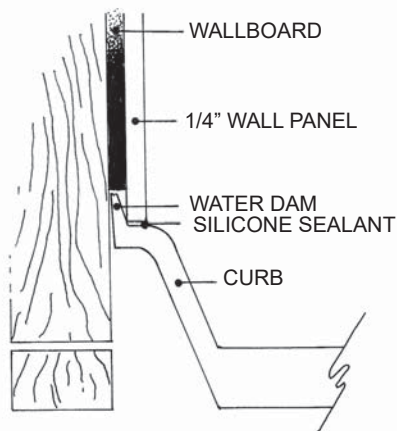

39" x 39" Accessible Center Drain

CULTURED MARBLE ONE-PIECE SHOWER BASE

- Integral shower floor and threshold for alcove installation
- Choose from a variety of solid colors, marble colors and granite-patterned colors
- Easy to clean surface, does not promote mold or mildew
- Textured flooring helps prevent slipping
- Tapered floor helps water flow to drain
- Rigid water barrier integrated into base
- Uses standard 2" NPS strainer assembly
- Certified by Home Innovation Research Labs to the harmonized CSA B45.5/IAPMO Z124

Section Thru Waterdam

Special Note:

- Interpretation and enforcement of ADA guidelines varies from state to state. Please consult with your local enforcement agency prior to specifying or purchasing this product.

Section Thru Threshold