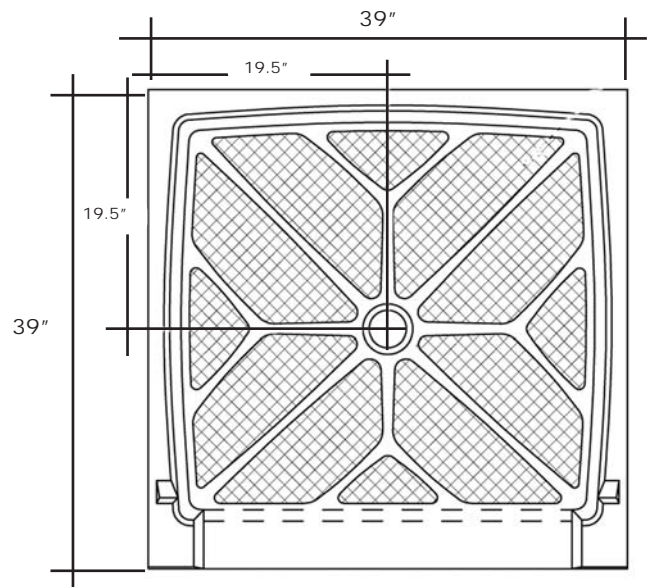

Section Thru Waterdam