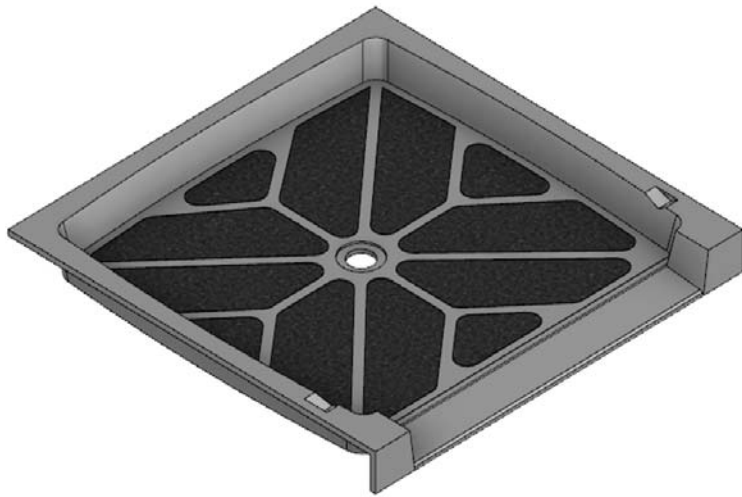

39" x 39" Accessible Center Drain

CULTURED MARBLE ONE-PIECE SHOWER BASE

- Integral shower floor and threshold for alcove installation
- Choose from a variety of solid colors, marble colors and granite-patterned colors
- Easy to clean surface, does not promote mold or mildew
- Textured flooring helps prevent slipping
- Tapered floor helps water flow to drain
- Rigid water barrier integrated into base
- Uses standard 2" NPS strainer assembly
- Certified by Home Innovation Research Labs to the harmonized CSA B45.5/IAPMO Z124

Section Thru Threshold