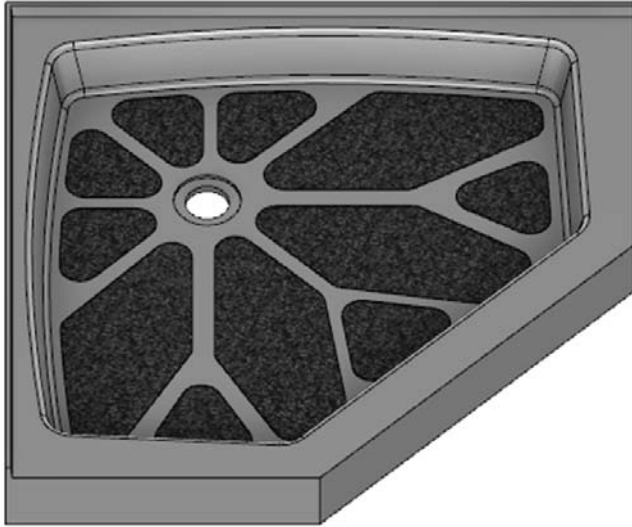

36" x 36" Neo Angle

CULTURED MARBLE ONE-PIECE SHOWER BASE

- Integral shower floor and threshold for corner installation
- Choose from a variety of solid colors, marble colors and granite-patterned colors
- Easy to clean surface, does not promote mold or mildew
- Textured flooring helps prevent slipping
- Tapered floor helps water flow to drain
- Rigid water barrier integrated into base
- Uses standard 2" NPS strainer assembly
- Certified by Home Innovation Research Labs to the harmonized CSA B45.5/IAPMO Z124

Section Thru Waterdam