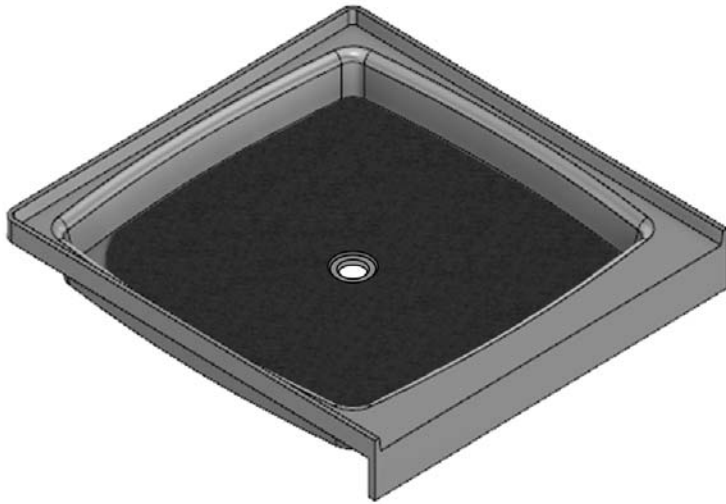

36" x 36" Center Drain

CULTURED MARBLE ONE-PIECE SHOWER BASE

- Integral shower floor and threshold for alcove installation
- Choose from a variety of solid colors, marble colors and granite-patterned colors
- Easy to clean surface, does not promote mold or mildew
- Tapered floor helps water flow to drain
- Rigid water barrier integrated into base
- Uses standard 2" NPS strainer assembly
- Certified by Home Innovation Research Labs to the harmonized CSA B45.5/IAPMO Z124

Section Thru Waterdam