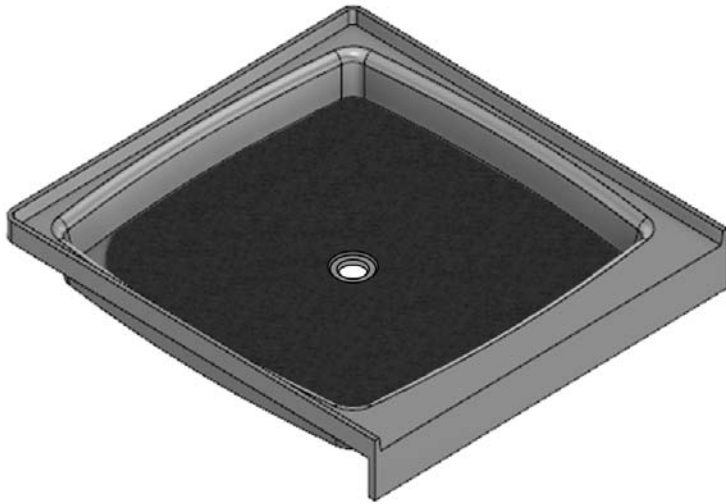

32" x 32" Center Drain

CULTURED MARBLE ONE-PIECE SHOWER BASE

- Integral shower floor and threshold for alcove installation
- Choose from a variety of solid colors, marble colors and granite-patterned colors
- Easy to clean surface, does not promote mold or mildew
- Tapered floor helps water flow to drain
- Rigid water barrier integrated into base
- Uses standard 2" NPS strainer assembly
- Certified by Home Innovation Research Labs to the harmonized CSA B45.5/IAPMO Z124

Section Thru Waterdam